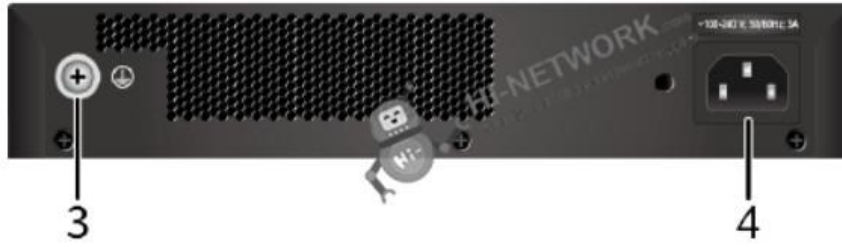

Datasheet

[Get a Quote](#)

Overview

S1730S-L8P-MA is a Huawei S1730S series switch, providing 24 10/100/1000BASE-T Ethernet ports, 4 Gigabit SFP, and AC power supply. Huawei CloudEngine S1730S series switches are designed for small to medium-sized businesses, including Internet cafes, hotels, schools, and others. With feature-rich services and a silent energy-saving design that's easy to install and maintain, CloudEngine S1730S helps customers build secure, reliable, and high-performance networks.

Product Details:

The Front Panel:

①	PD compatibility check button
②	Eight PoE+ 10/100/1000BASE-T ports

Datasheet

The Back Panel:

③	Ground screw
④	AC power socket

Get more information:

Do you have any question about the S1730S-L8P-MA 98010895?

Contact us now via e-mail: info@hi-network.com

Specific Data Sheet:

Part Number	98010895
Model	S1730S-L8P-MA
Dimensions (H x W x D)	Basic dimensions (excluding the parts protruding from the body): 43.6 mm x 250 mm x 180 mm (1.72 in. x 9.84 in. x 7.09 in.) Maximum dimensions (the depth is the distance from ports on the front panel to the parts protruding from the rear panel): 43.6 mm x 250 mm x 185.4 mm (1.72 in. x 9.84 in. x 7.30 in.)
Weight (including packaging)	2.47 kg (5.45 lb)
Service port surge protection	Common mode: ± 7 kV
Power supply surge protection	± 6 kV in differential mode, ± 6 kV in common mode
PoE	Supported
Rated voltage range	100 V AC to 240 V AC, 50/60 Hz
Maximum voltage range	90 V AC to 264 V AC, 47 Hz to 63 Hz
Maximum power consumption (100% throughput)	Without PoE: 10 W 100% PoE loads: 143 W (PoE: 124 W)
Typical power consumption (30% of traffic load)	8 W
Operating temperature	-5°C to +45°C (23°F to 113°F) at an altitude of 0-1800 m (0-5906 ft.)
Storage temperature	-40°C to +70°C (-40°F to +158°F)
Noise under normal temperature (27°C, sound power)	Noise-free (no fans)