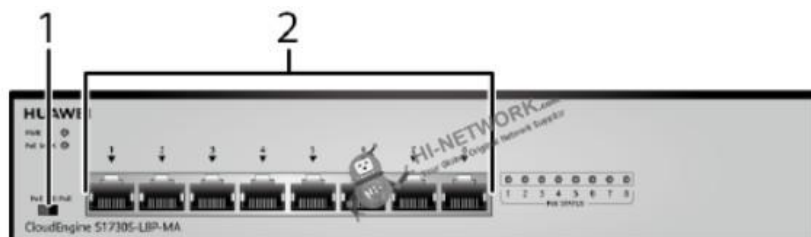

Datasheet

[Get a Quote](#)

Overview

S1730S-L8P-MA is a Huawei S1730S series switch, providing 24 10/100/1000BASE-T Ethernet ports, 4 Gigabit SFP, and AC power supply. Huawei CloudEngine S1730S series switches are designed for small to medium-sized businesses, including Internet cafes, hotels, schools, and others. With feature-rich services and a silent energy-saving design that's easy to install and maintain, CloudEngine S1730S helps customers build secure, reliable, and high-performance networks.

Quick Specification

Model	S1730S-L8P-MA
Part Number	98010895
PoE	Supported
Weight (including packaging)	2.47 kg (5.45 lb)
Dimensions without packaging (H x W x D) [mm(in.)]	<p>Basic dimensions (excluding the parts protruding from the body): 43.6 mm x 250 mm x 180 mm (1.72 in. x 9.84 in. x 7.09 in.)</p> <p>Maximum dimensions (the depth is the distance from ports on the front panel to the parts protruding from the rear panel): 43.6 mm x 250 mm x 185.4 mm (1.72 in. x 9.84 in. x 7.30 in.)</p>

Product Details:

The Front Panel:

①	PD compatibility check button
②	Eight PoE+ 10/100/1000BASE-T ports

Datasheet

The Back Panel:

③	Ground screw
④	AC power socket

Get more information:

Do you have any question about the S1730S-L8P-MA 98010895?