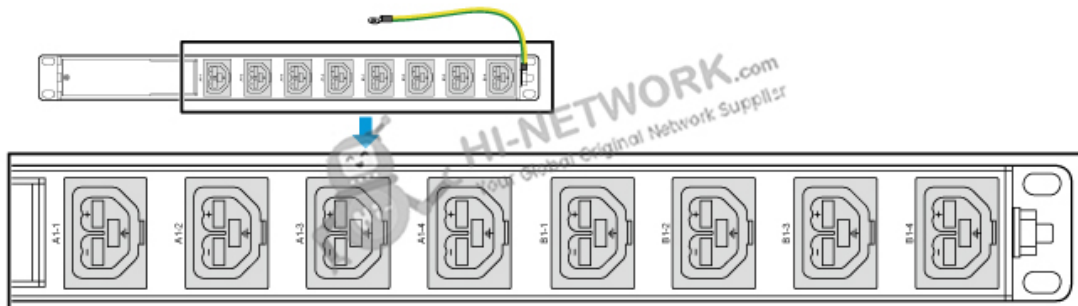

Get a Quote

Overview

PDU2000-63-380VDC-8-B1 (PDU, null, PDU2000-63-380VDC-8-B1, 8, 3000W)

Quick Specification

Table 1 shows the quick specification.

Model	PDU2000-63-380VDC-8-B1
Part Number	02122538
Description	PDU, null, PDU2000-63-380VDC-8-B1, 8, 3000W
Dimensions without packaging (H x W x D) [mm(in.)]	- With mounting brackets: 43.6 mm x 484 mm x 60 mm (1.72 in. x 19.06 in. x 2.36 in.) (excluding the raised terminal) - Without mounting brackets: 43.6 mm x 442 mm x 60 mm (1.72 in. x 17.40 in. x 2.36 in.) (excluding the raised terminal)
Weight without packaging [kg(lb)]	2.1kg (4.63 lb)
Rated input voltage [V]	240/380 V DC
Rated output voltage [V]	240/380 V DC
Number of inputs	two three-row terminal blocks
Number of outputs	Eight HVDC-3Z-03 sockets for power output

Figure 1 shows the appearance of PDU2000-63-380VDC-8-B1.

Get more information

Do you have any question about the PDU2000-63-380VDC-8-B1 (02122538)?

Contact us now via info@hi-network.com.

Specification

PDU2000-63-380VDC-8-B1 Specification	
Basic Information	
Model	PDU2000-63-380VDC-8-B1
Part Number	02122538
Description	PDU, null, PDU2000-63-380VDC-8-B1, 8, 3000W
Technical Specifications	
Dimensions without packaging (H x W x D) [mm(in.)]	- With mounting brackets: 43.6 mm x 484 mm x 60 mm (1.72 in. x 19.06 in. x 2.36 in.) (excluding the raised terminal) - Without mounting brackets: 43.6 mm x 442 mm x 60 mm (1.72 in. x 17.40 in. x 2.36 in.) (excluding the raised terminal)
Weight without packaging [kg(lb)]	2.1kg (4.63 lb)
Rated input voltage [V]	240/380 V DC
Rated output voltage [V]	240/380 V DC
Maximum input current [A]	2*63 A
Maximum output current [A]	8*16 A
Number of inputs	two three-row terminal blocks
Number of outputs	Eight HVDC-3Z-03 sockets for power output