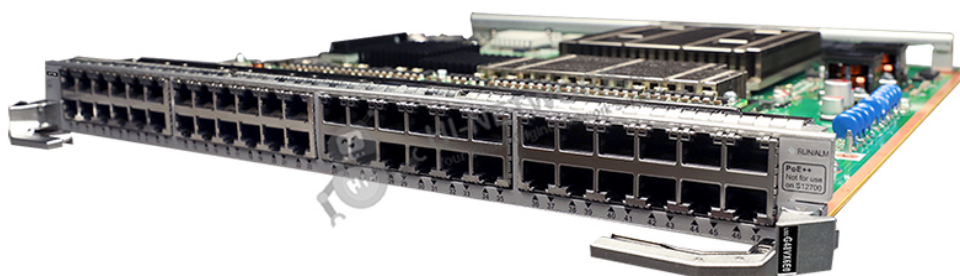

## Overview

The LSS7G48VX6E0 is a Huawei 48-port 100/1000BASE-T interface card (X6E, RJ45, PoE++).

## Quick Specification

Table 1 shows the quick specification.

Description	LSS7G48VX6E0
Part Number	03034DGN, 03034DGN-001, 03034DGN-003
Model	48-port 100/1000BASE-T interface card (X6E,RJ45,PoE++)
Dimensions without packaging (H x W x D) [mm(in.)]	35.1 mm x 397.2 mm x 430.4 mm (1.38 in. x 15.64 in. x 16.95 in.)
Dimensions with packaging (H x W x D) [mm(in.)]	160 mm x 510 mm x 570 mm (6.3 in. x 20.1 in. x 22.44 in.)
Weight without packaging [kg(lb)]	4.00 kg (8.82 lb)
Weight with packaging [kg(lb)]	6.00 kg (13.23 lb)
Maximum power consumption [W]	144

## Product Details

Figure 2 show the indicators on the LSS7G48VX6E0 panel.

Note:

(1)	LINK/ACT indicator of an upper electrical port
(2)	LINK/ACT indicator of a lower electrical port
(3)	RUN/ALM: running status indicator