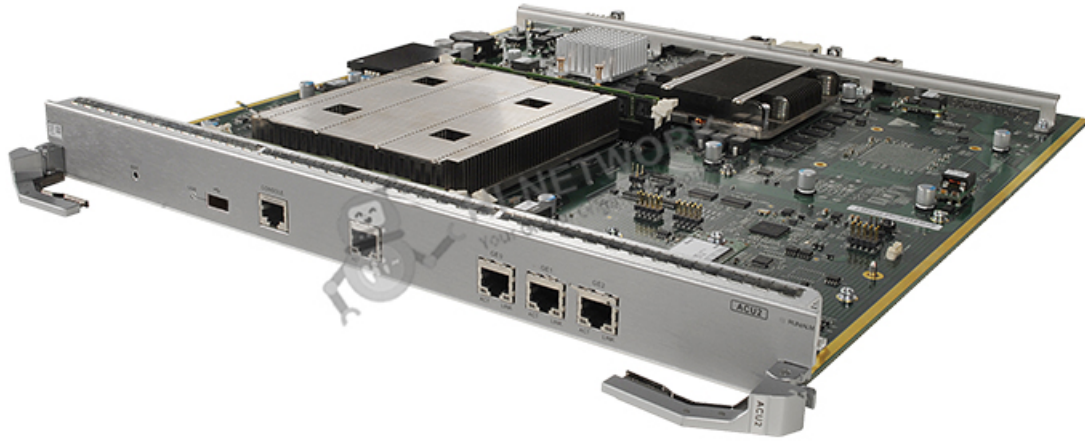

[Get a Quote](#)

Overview

WLAN ACU2 Access Controller Unit (128 AP Control Resource Included)

Quick Specification

Table 1 shows the quick specification.

Model	ACU2
Part Number	03030TPP
Description	WLAN ACU2 Access Controller Unit (128 AP Control Resource Included)
Attributes	Hardware
Category	Hardware
Product Line	Networking
Product Family	Switch
Product Category	Access Controller Unit
Sub Product Family	Campus Switch
Product Series	S7700
EAN	6920702799207
UOM	PCS
Pack Weight (kg)	4.45
Pack Volume (m ³)	0.006215
Pack Dimension (D*W*H mm)	430*396*36
Net Dimension (D*W*H mm)	430*396*36
Typic Power (W)	168

Figure 1 shows the appearance of ACU2.

Get more information

Do you have any question about the ACU2 (03030TPP)?

Contact us now via info@hi-network.com.

Specification

ACU2 Specification

Basic Information

Model	ACU2
Part Number	03030TPP
Description	WLAN ACU2 Access Controller Unit (128 AP Control Resource Included)
Level-1 category	Value-added service card

Technical Specifications

Dimensions without packaging (H x W x D) [mm(in.)]	35.1 mm x 397.2 mm x 430.4 mm (1.38 in. x 15.64 in. x 16.95 in.)
Weight without packaging [kg(lb)]	3.2
Maximum power consumption [W]	168
Maximum heat dissipation [BTU/hour]	573.23
Memory	2 GB